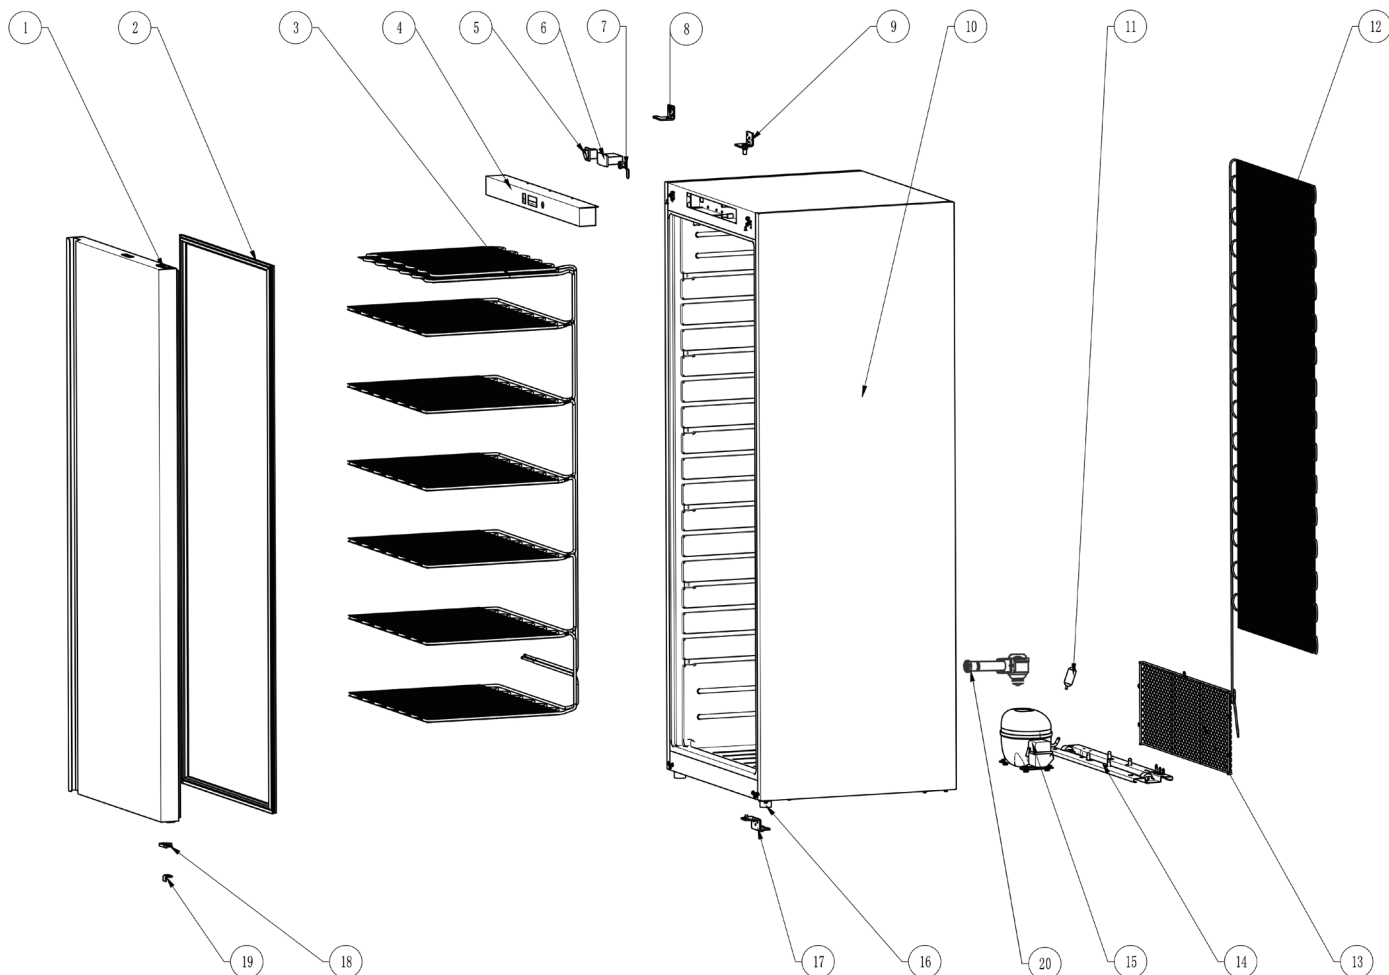

# Exploded view

DRF 400, DRF 400 S

## Č. Položka

1	Door	WR40.01
2	Gasket	WR40.02
3	Evaporator	WF40.01
4	Front Panel	WR20.05
5	Main Switch	GN1100TN.30
6	Controller	GN1100TN.29
7	Lock	WR40.06
8	Left Top Hinge	WR40.07
9	Right Top Hinge	WR40.10
10	Body	WF40.02

# Exploded view

DRF 400, DRF 400 S

Product number	Model	Product name
MID 11571	DRF 400	Freezing cabinet 350 l, white
MID 11572	DRF 400 S	Freezing cabinet 350 l, stainless steel